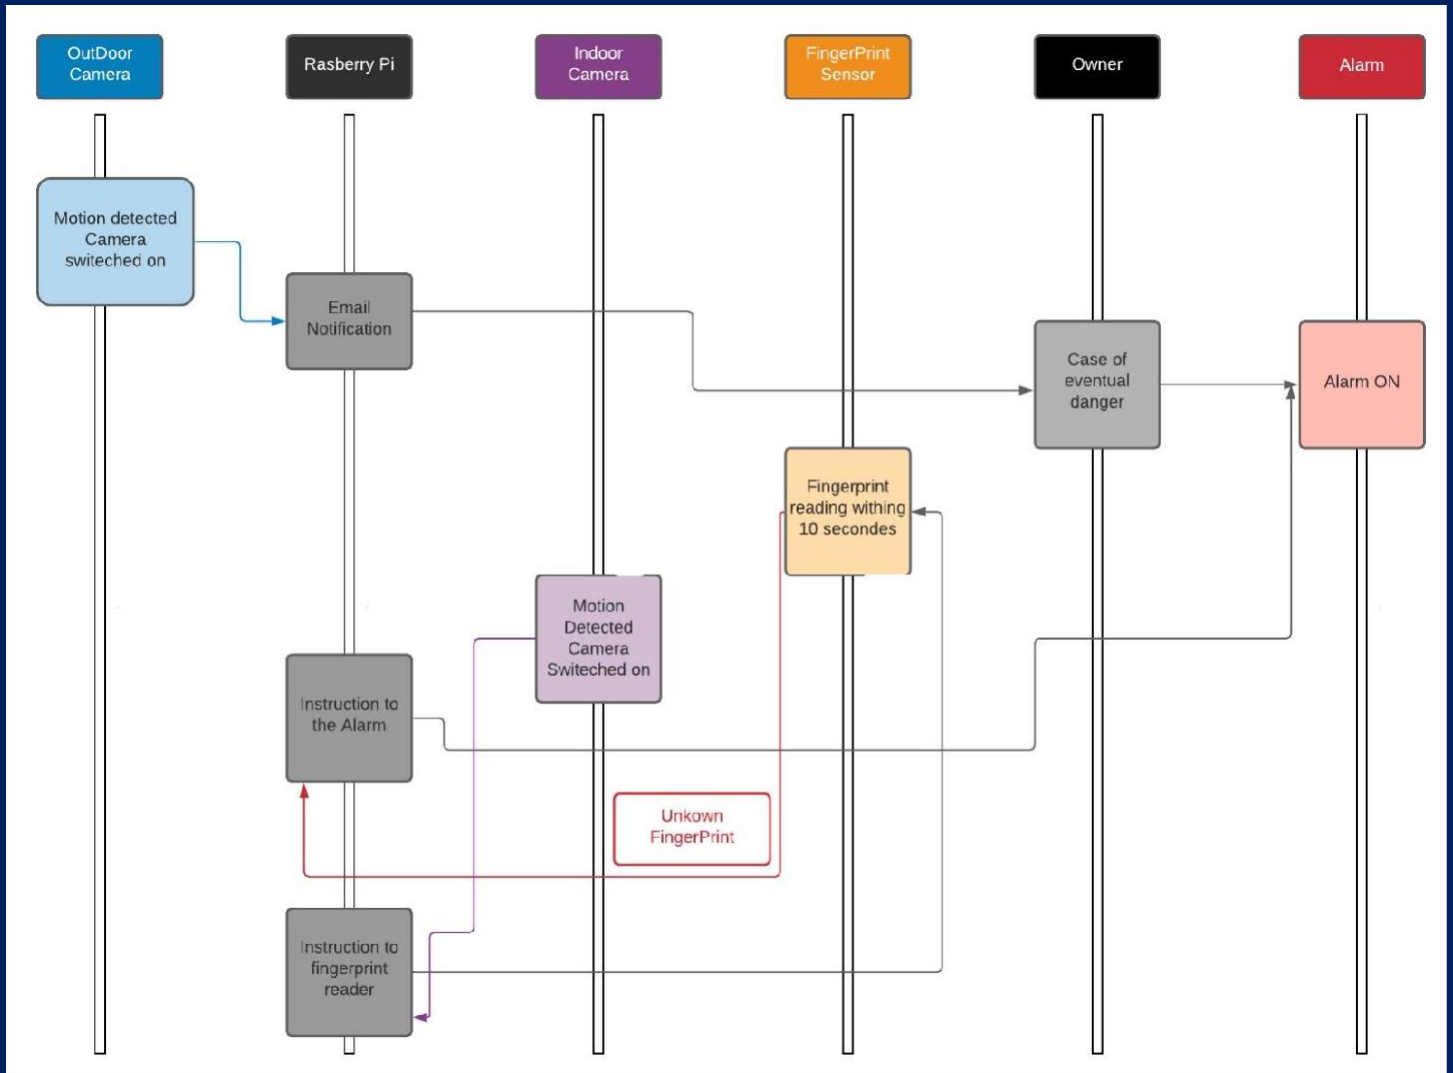

Sequence diagram: